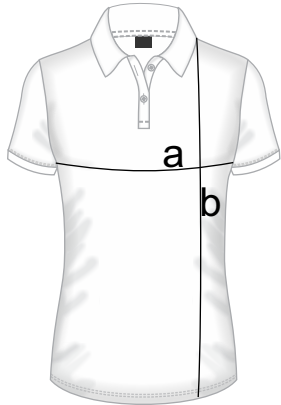

www.brij.com

measurement scale in inches

WOMEN SHIRT(3/4 SLEEVES)

SIZE		30	32	34	36	38	40	TOL +/-
Chest	a	16	17	18	19	20	21	0.5
Length	b	24	24.5	25	25.5	26	26.5	0.5
Sleeve Length	c	15	15.5	16	16.5	17	17.5	0.5

WOMEN T-SHIRT

SIZE		XS	S	M	L	XL	2XL	TOL +/-
Chest	a	16	17	18	19	20	21	0.5
Length	b	23	24	25	26	27	28	0.5