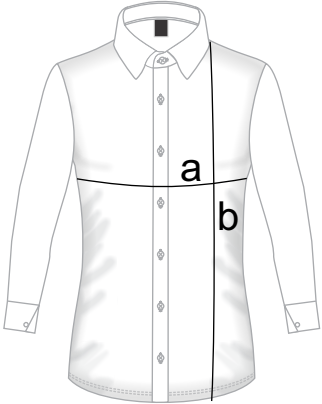

www.brij.com

measurement scale in inches

WOMEN SHIRT(3/4 SLEEVES)

SIZE		30	32	34	36	38	40	TOL +/-
Chest	a	16	17	18	19	20	21	0.5
Length	b	24	24.5	25	25.5	26	26.5	0.5
Sleeve Length	c	15	15.5	16	16.5	17	17.5	0.5

WOMEN T-SHIRT

SIZE		XS	S	M	L	XL	2XL	TOL +/-
Chest	a	16	17	18	19	20	21	0.5
Length	b	23	24	25	26	27	28	0.5