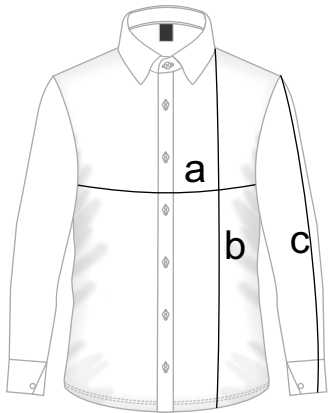

www.brij.com

measurement scale in inches

### MEN SHIRT-SMART FIT

| SIZE          |   | 36 | 38   | 40 | 42   | 44 | 46   | TOL +/- |
|---------------|---|----|------|----|------|----|------|---------|
| Chest         | a | 21 | 22   | 23 | 24   | 25 | 26   | 0.5     |
| Length        | b | 28 | 29   | 30 | 31   | 32 | 33   | 0.5     |
| Sleeve Length | c | 24 | 24.5 | 25 | 25.5 | 26 | 26.5 | 0.5     |

### MEN SHIRT-REGULAR FIT

| SIZE          |   | 36 | 38   | 40 | 42   | 44 | 46   | TOL +/- |
|---------------|---|----|------|----|------|----|------|---------|
| Chest         | a | 22 | 23   | 24 | 25   | 26 | 28   | 0.5     |
| Length        | b | 28 | 29   | 30 | 31   | 32 | 33   | 0.5     |
| Sleeve Length | c | 24 | 24.5 | 25 | 25.5 | 26 | 26.5 | 0.5     |