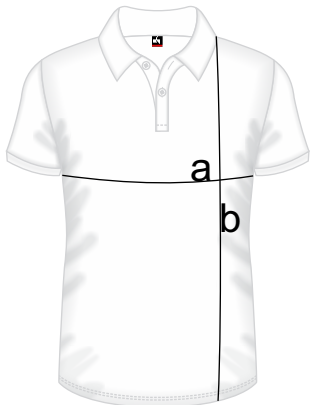

www.brij.com

measurement scale in inches

MEN T-SHIRT-SMART FIT

SIZE		S	M	L	XL	2XL	3XL	TOL +/-
Chest	a	19	20	21	22	23	24	0.5
Length	b	26	27	28	29	30	31	0.5

MEN T-SHIRT-REGULAR FIT

SIZE		S	M	L	XL	2XL	3XL	TOL +/-
Chest	a	20	21	22	23	24	25	0.5
Length	b	26	27	28	29	30	31	0.5