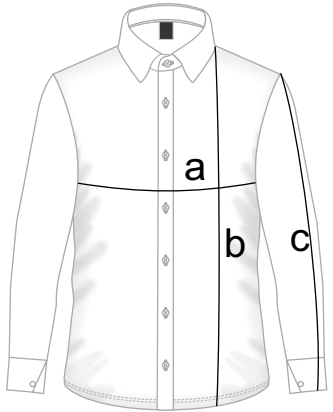

### MEN SHIRT-SMART FIT

| SIZE          |   | 36 | 38   | 40 | 42   | 44 | 46   | TOL +/- |
|---------------|---|----|------|----|------|----|------|---------|
| Chest         | a | 21 | 22   | 23 | 24   | 25 | 26   | 0.5     |
| Length        | b | 28 | 29   | 30 | 31   | 32 | 33   | 0.5     |
| Sleeve Length | c | 24 | 24.5 | 25 | 25.5 | 26 | 26.5 | 0.5     |

### MEN SHIRT-REGULAR FIT

| SIZE          |   | 36 | 38   | 40 | 42   | 44 | 46   | TOL +/- |
|---------------|---|----|------|----|------|----|------|---------|
| Chest         | a | 22 | 23   | 24 | 25   | 26 | 28   | 0.5     |
| Length        | b | 28 | 29   | 30 | 31   | 32 | 33   | 0.5     |
| Sleeve Length | c | 24 | 24.5 | 25 | 25.5 | 26 | 26.5 | 0.5     |