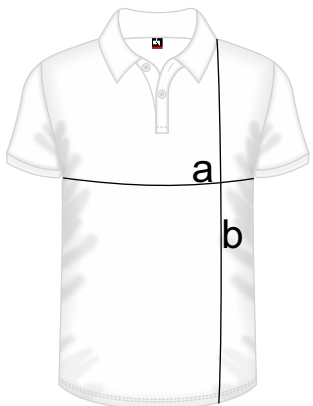

### MEN SHIRT-SMART FIT

| SIZE          |   | 36 | 38   | 40 | 42   | 44 | 46   | TOL +/- |
|---------------|---|----|------|----|------|----|------|---------|
| Chest         | a | 21 | 22   | 23 | 24   | 25 | 26   | 0.5     |
| Length        | b | 28 | 29   | 30 | 31   | 32 | 33   | 0.5     |
| Sleeve Length | c | 24 | 24.5 | 25 | 25.5 | 26 | 26.5 | 0.5     |

### MEN SHIRT-REGULAR FIT

| SIZE          |   | 36 | 38   | 40 | 42   | 44 | 46   | TOL +/- |
|---------------|---|----|------|----|------|----|------|---------|
| Chest         | a | 22 | 23   | 24 | 25   | 26 | 28   | 0.5     |
| Length        | b | 28 | 29   | 30 | 31   | 32 | 33   | 0.5     |
| Sleeve Length | c | 24 | 24.5 | 25 | 25.5 | 26 | 26.5 | 0.5     |

www.brij.com

measurement scale in inches

### MEN T-SHIRT-SMART FIT

| SIZE   |   | S  | M  | L  | XL | 2XL | 3XL | TOL +/- |
|--------|---|----|----|----|----|-----|-----|---------|
| Chest  | a | 19 | 20 | 21 | 22 | 23  | 24  | 0.5     |
| Length | b | 26 | 27 | 28 | 29 | 30  | 31  | 0.5     |